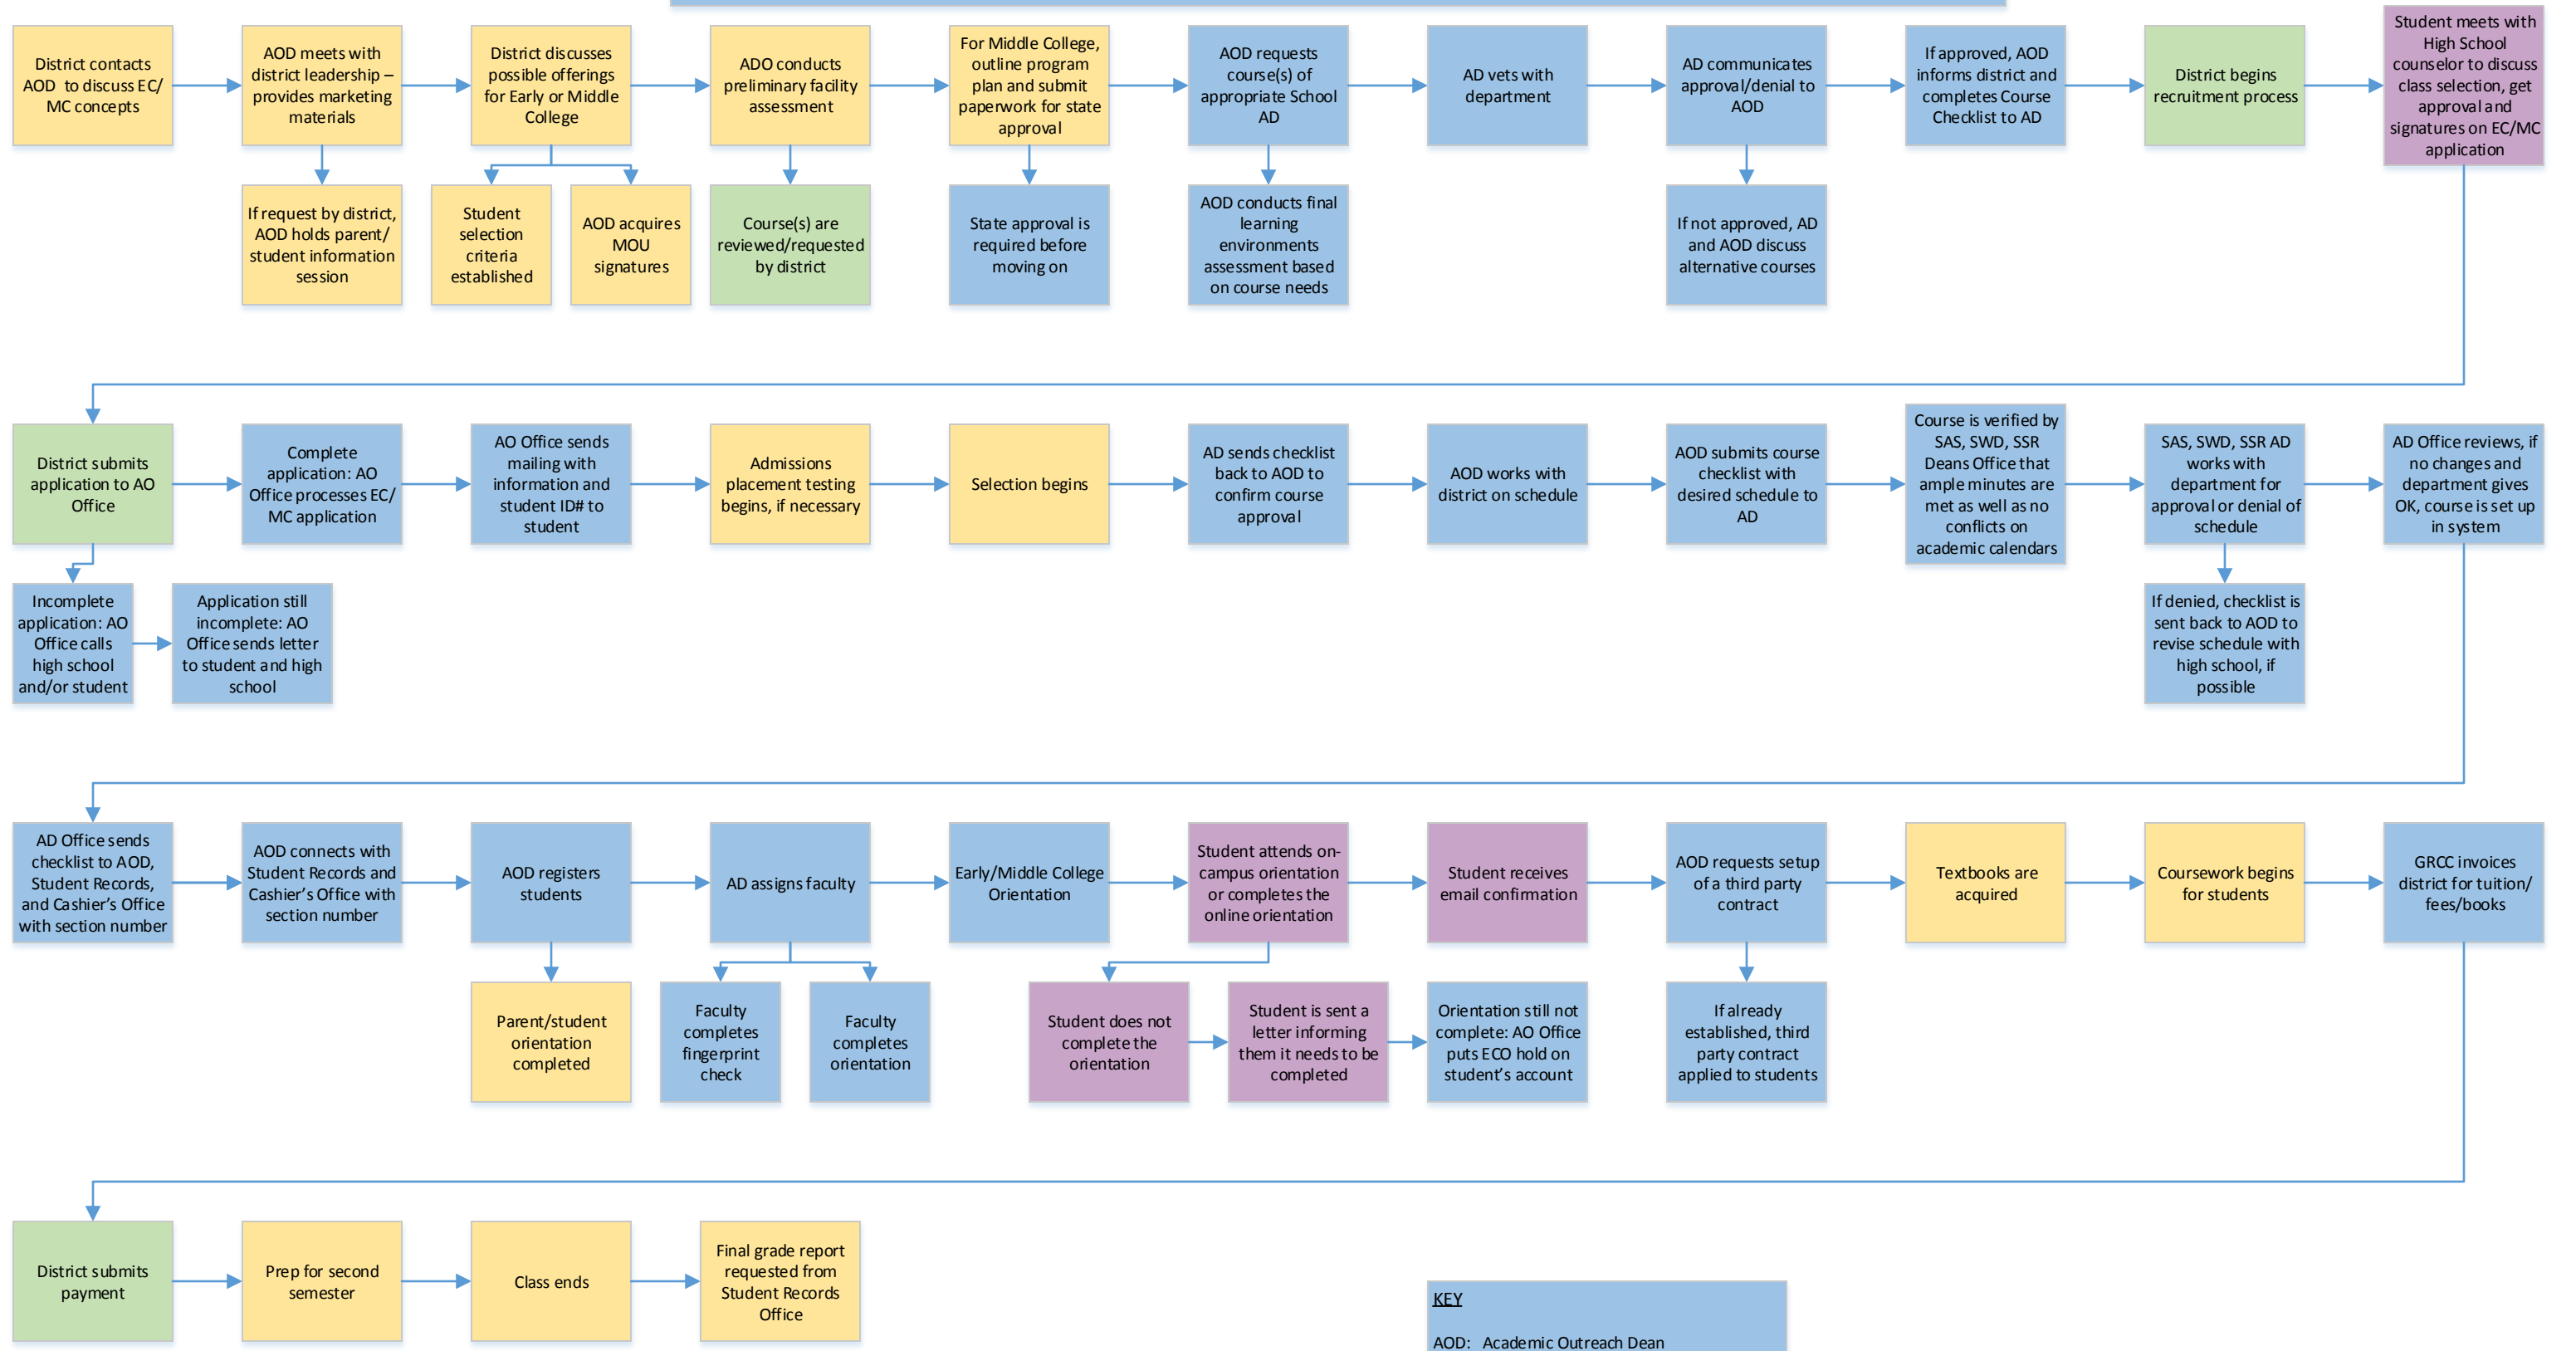

Concurrent Enrollment & Early/Middle College Flow Chart

KEY
 AOD: Academic Outreach Dean
 AD: Associate Dean
 AO: Academic Outreach
 SAS: School of Arts and Sciences
 SWD: School of Workforce Development
 SSR: Student Success and Retention

Purple: Student Blue: GRCC Green: District Yellow: GRCC and District