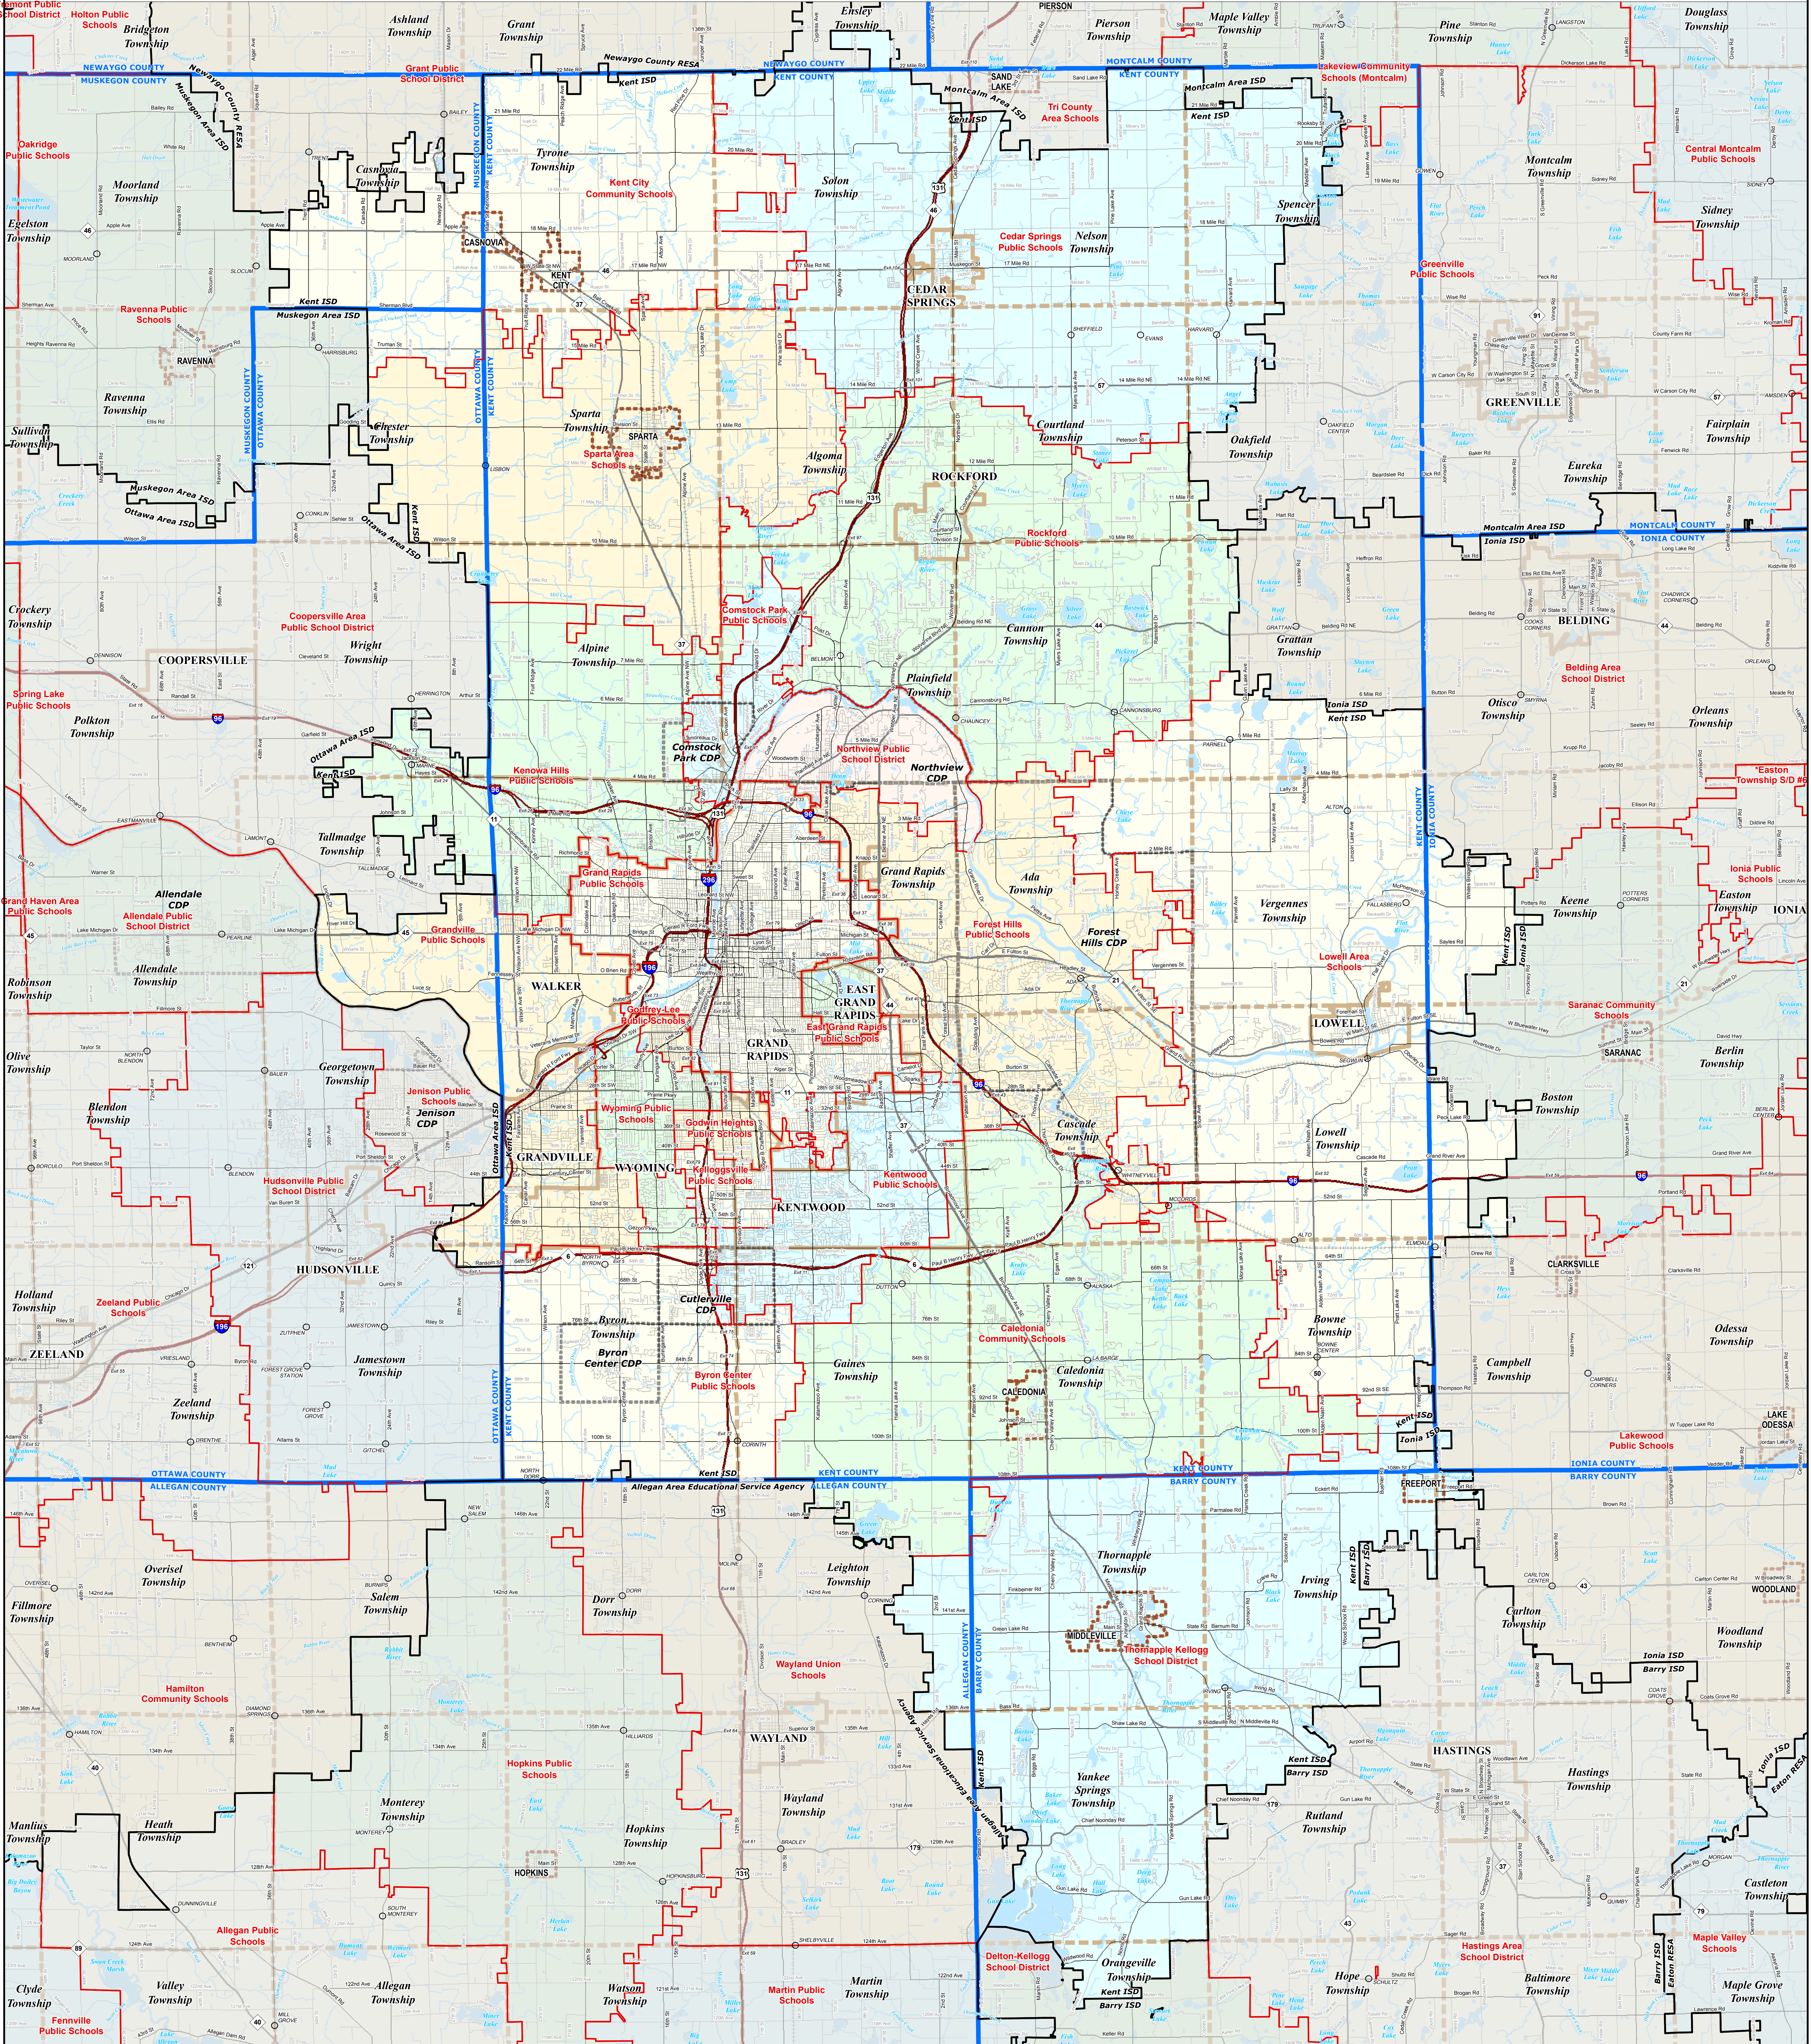

KENT ISD

0 2.5 5 Miles

*Note: Non K-12 School Districts identified with Asterisk (*) in Name

11/18/13

Legend

- Intermediate School District
- School District
- City
- Township
- Village
- Census Designated Place
- County
- Unincorporated Place
- Freeway
- Primary Road
- Local Road
- Railroad
- Water Feature
- River, Stream, or Drain

Source: Michigan Geographic Framework, v13a