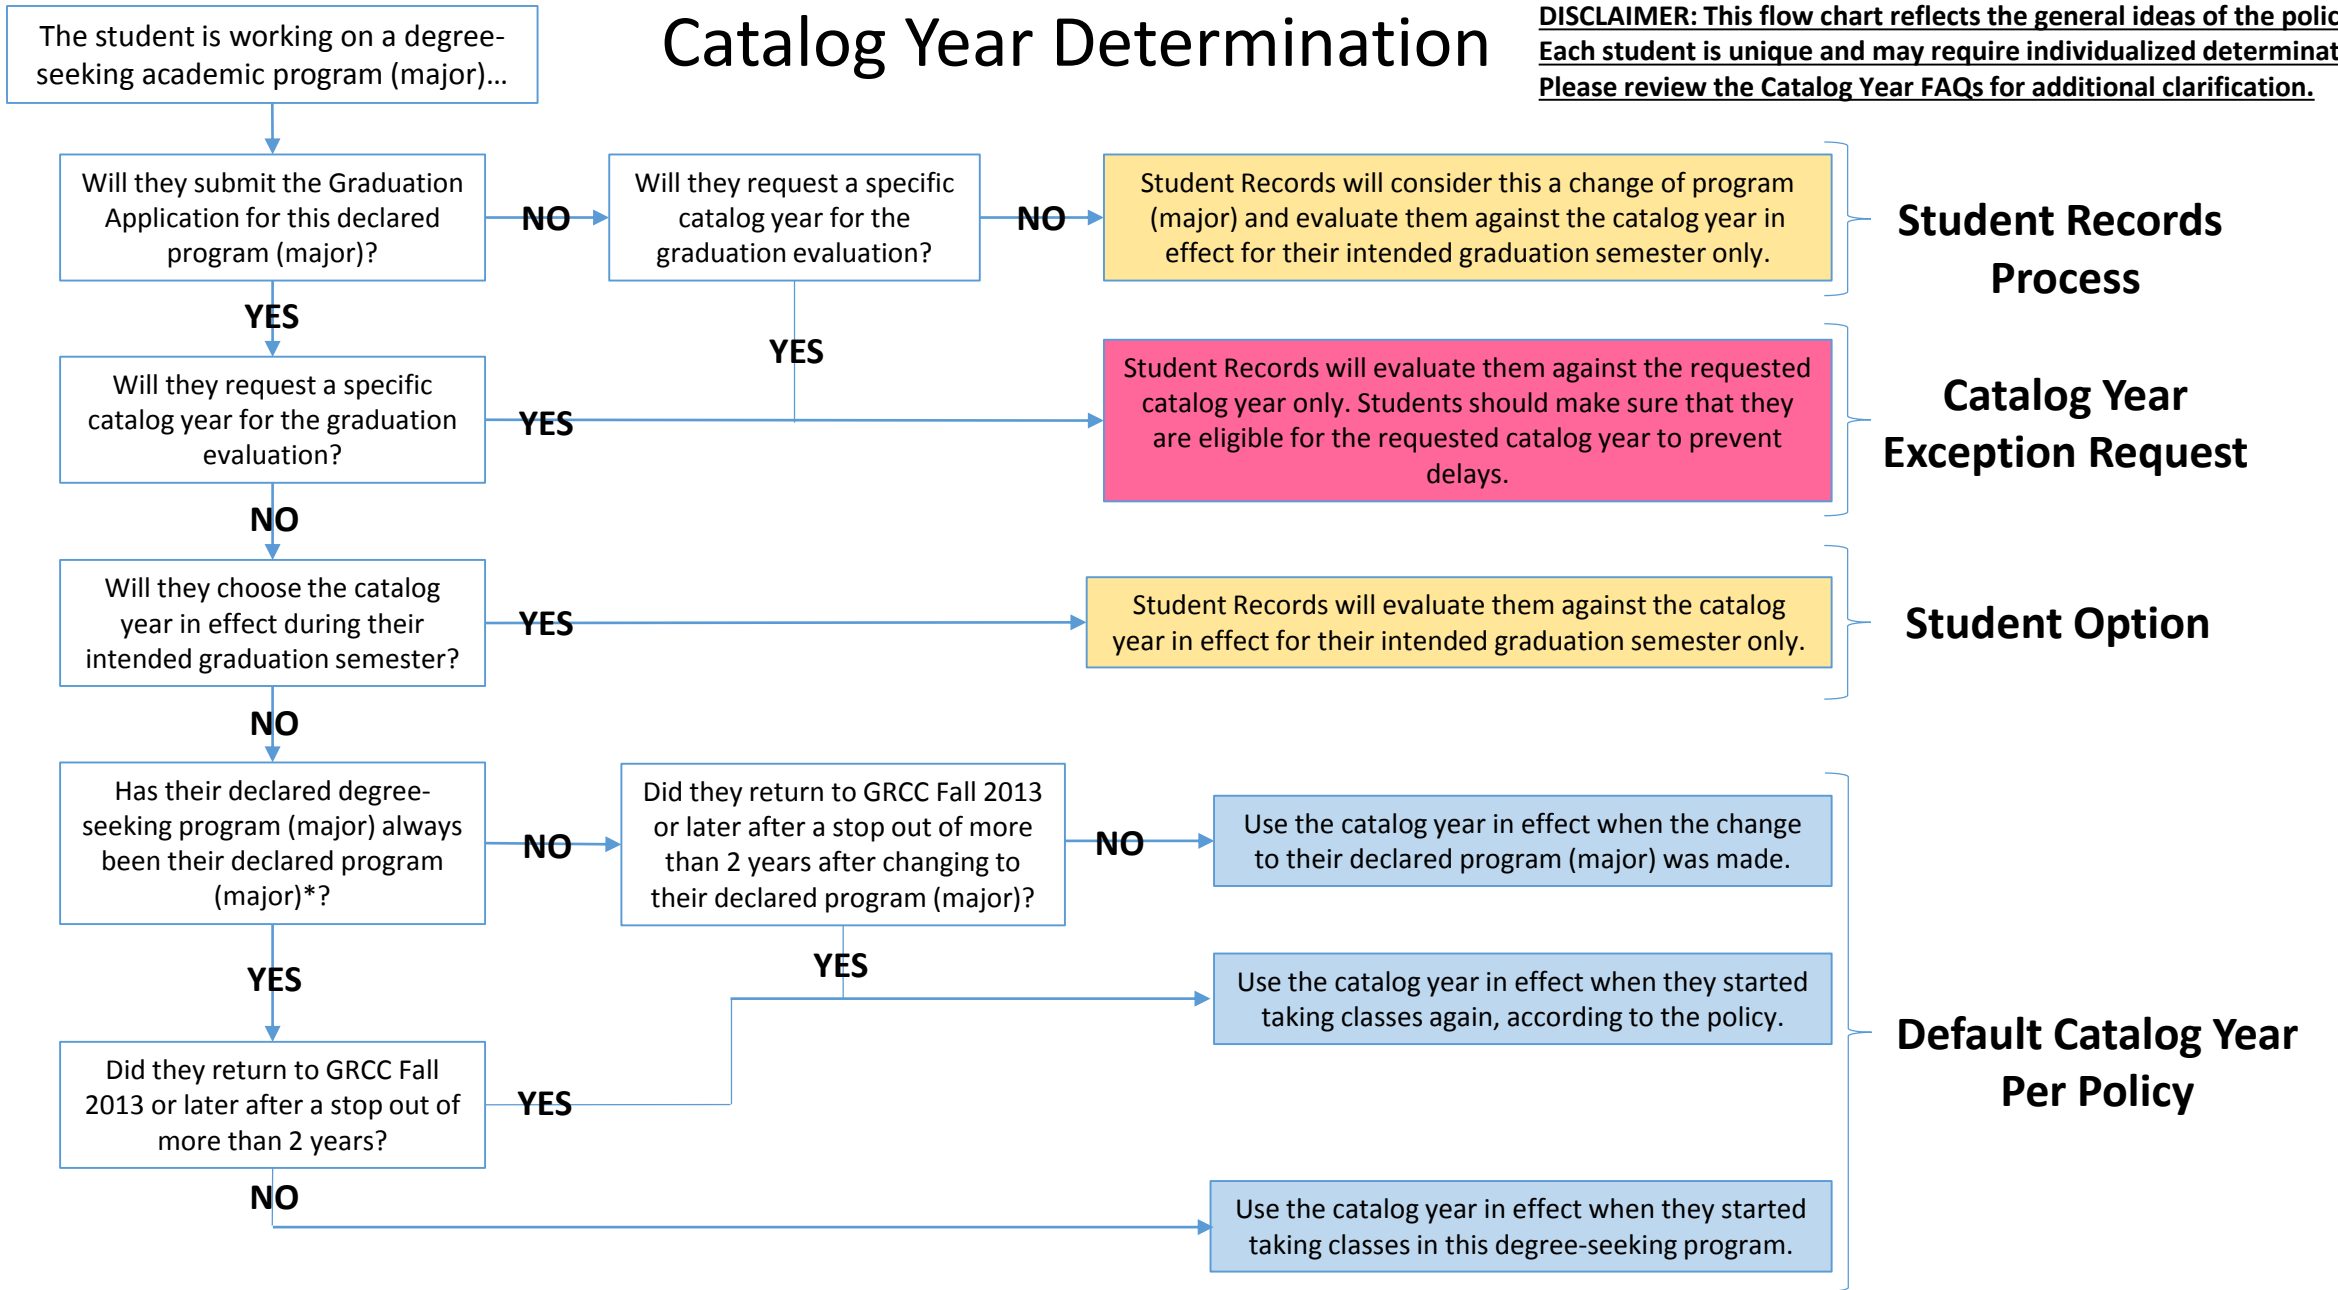

Catalog Year Determination

DISCLAIMER: This flow chart reflects the general ideas of the policy. Each student is unique and may require individualized determination. Please review the Catalog Year FAQs for additional clarification.

* The student selected their declared program on the admissions application and never requested a different program.